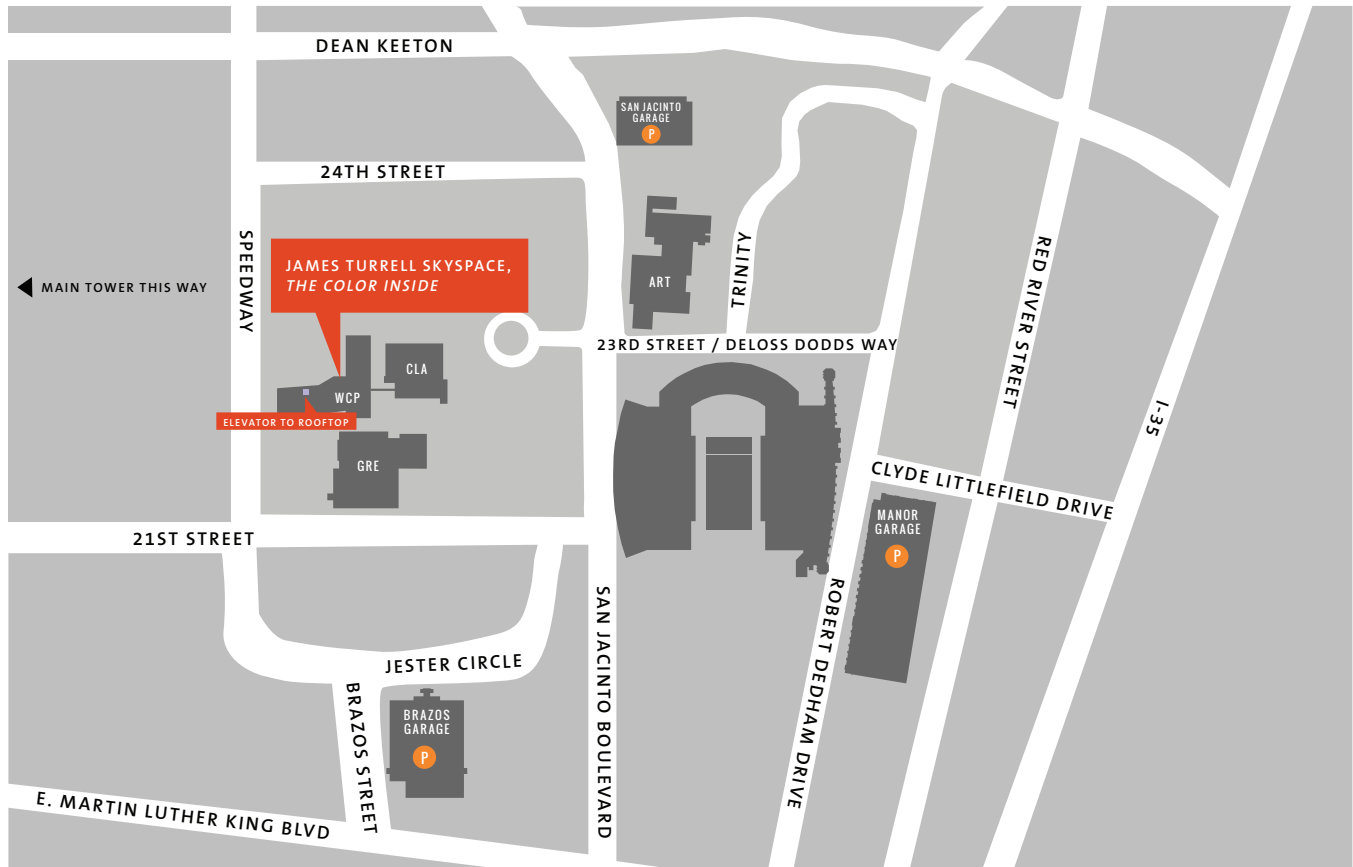

DIRECTIONS TO *THE COLOR INSIDE*, A SKYSPACE BY JAMES TURRELL

William C. Powers, Jr. Student Activity Center (WCP)
The University of Texas at Austin
2201 Speedway at the corner of 22nd Street
Austin, TX 78712
GPS 30.17086, -97.44175

The Skyspace is on the rooftop of the William C. Powers, Jr. Student Activity Center. Once inside the WCP, take the western elevator (southwest entrance near Speedway and Gregory Gym) to the third floor. Exit the elevator to the left and follow the corridor to the entrance of the rooftop. Please note that the other two elevators in the building do not provide access to the rooftop.

If arriving by car, parking is available nearby in the Brazos Garage, located at 210 E. MLK Blvd. 78712

Landmarks is the public art program of The University of Texas at Austin. It proudly presents *The Color Inside* by James Turrell, a permanent installation on the rooftop of the William C. Powers, Jr. Student Activity Center.

FOLLOW @LANDMARKSUT
#SEEALLSIDES